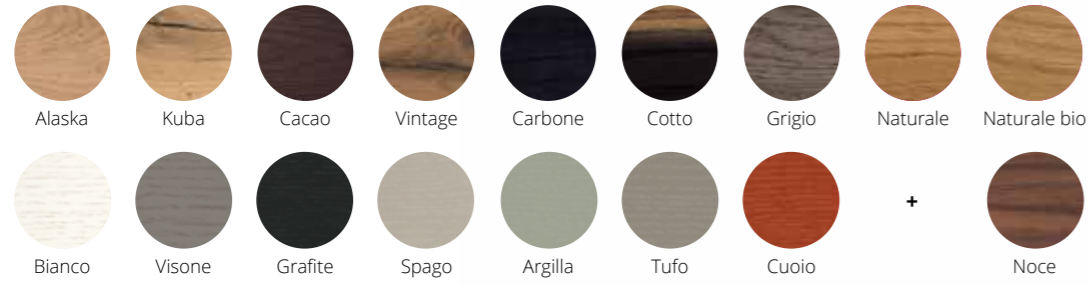

Finiture piani · Top finishes