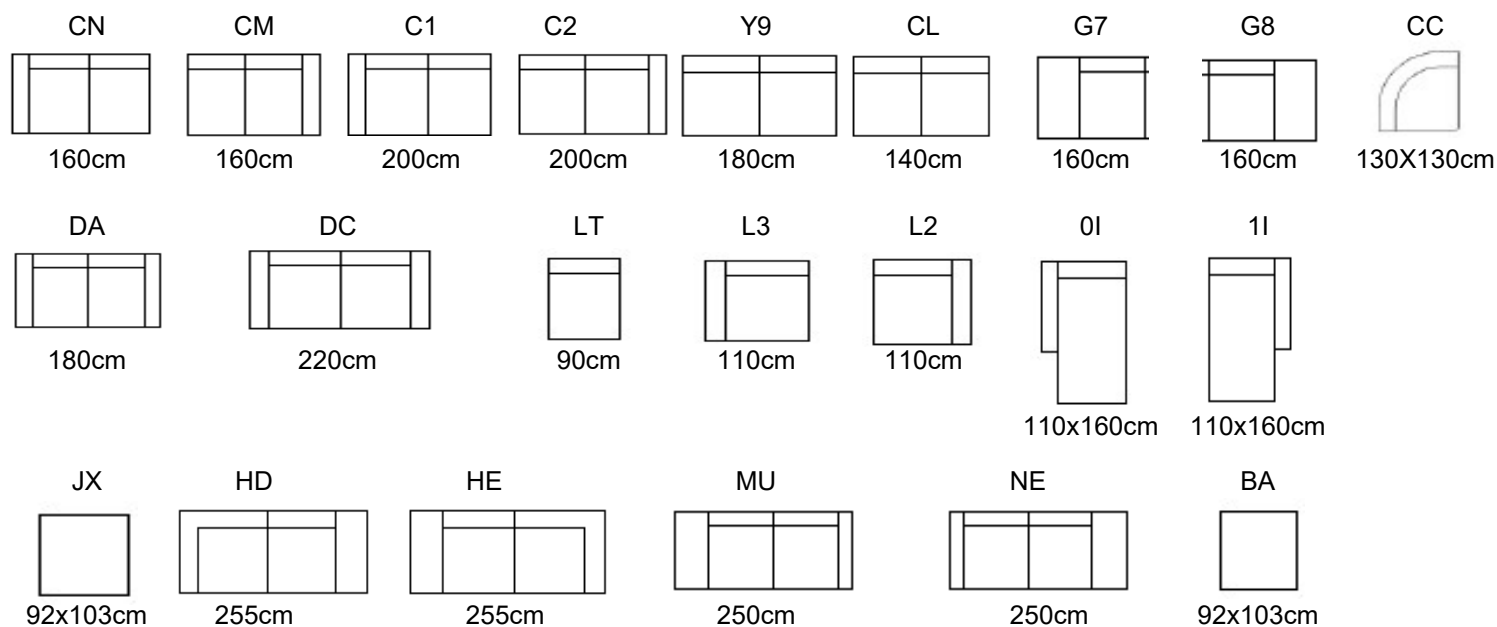

SIRIO _ 3905

Chateau d'Ax®

SIRIO

3905

COVERING: leather and fabric, not removable covers
 FRAME CONSTRUCTION: hardwood load bearing rails, high density particle board, glued, screwed and stapled
 BACK CUSHIONS: Flexy foam
 SEAT INTERIORS: Flexy foam
 BACK SUSPENSIONS: webbings (elastic belts)
 SEAT SUSPENSIONS: webbings (elastic belts)
 FEET: plastic feet
 UNDER BOTTOM: dust cover
 OTHER INFORMATION: adjustable back cushions